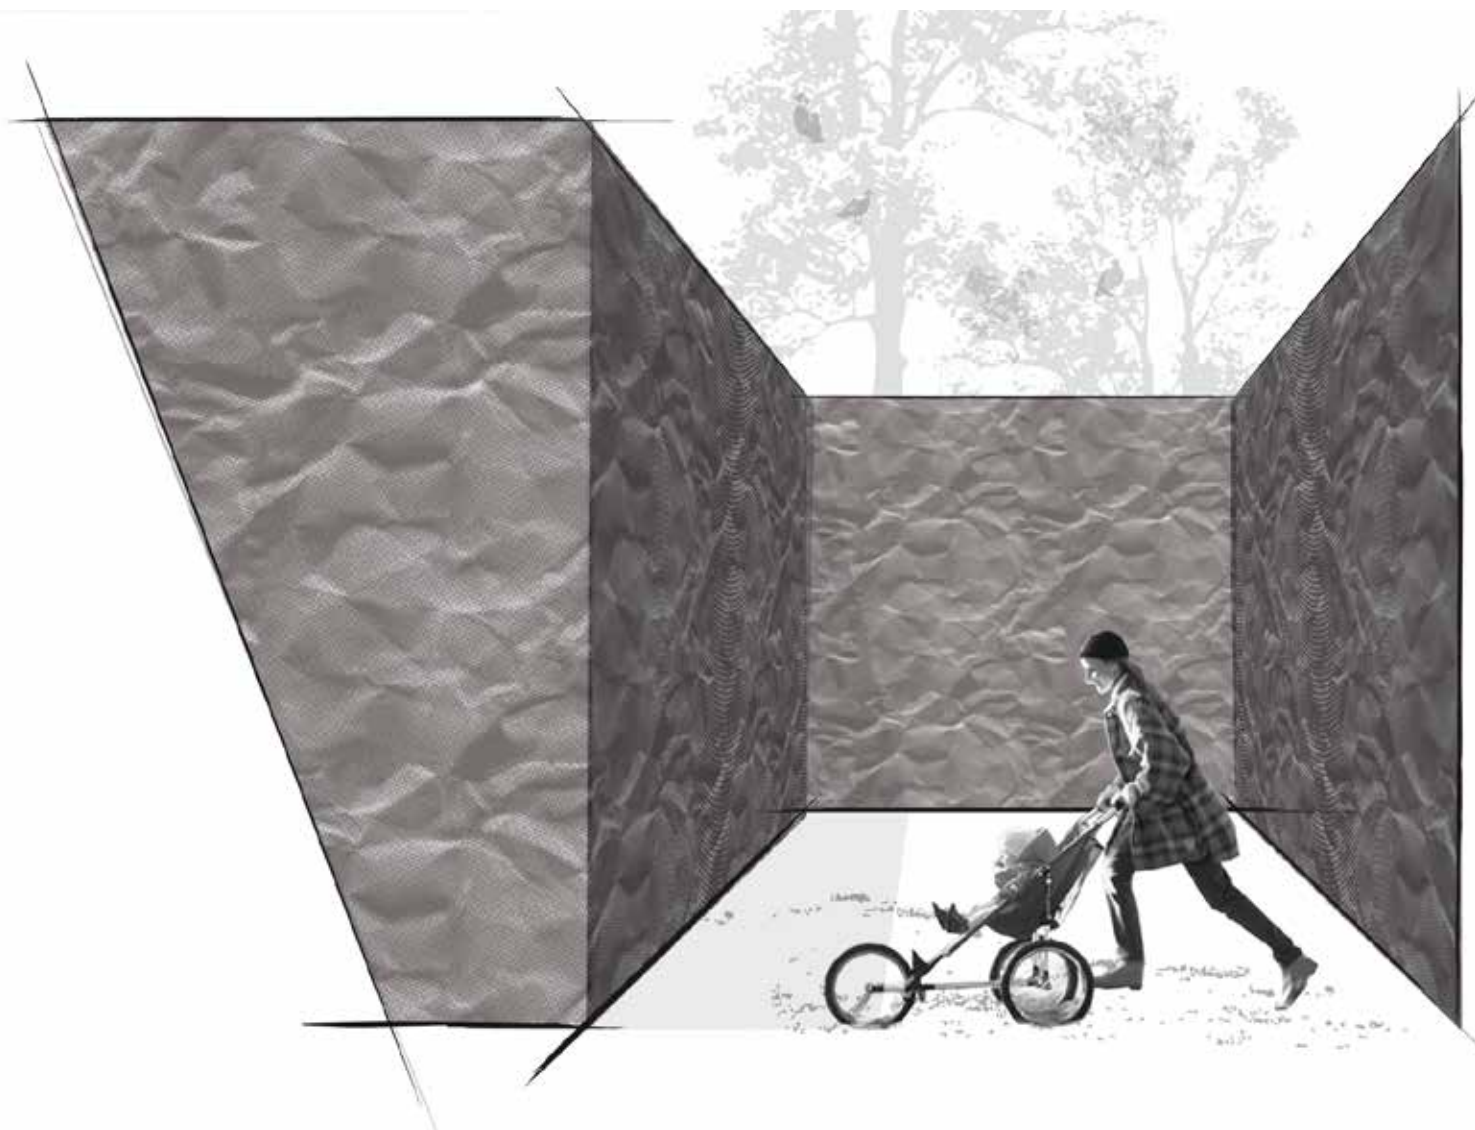

Crumple nega

Pattern illustration 1:25

The pattern is printed continuously on the paper.

Pattern print sizes

Height
Width

3200mm
Continuous

Variable

Pattern details

-

Pattern illustration 1:1

3D Visualization